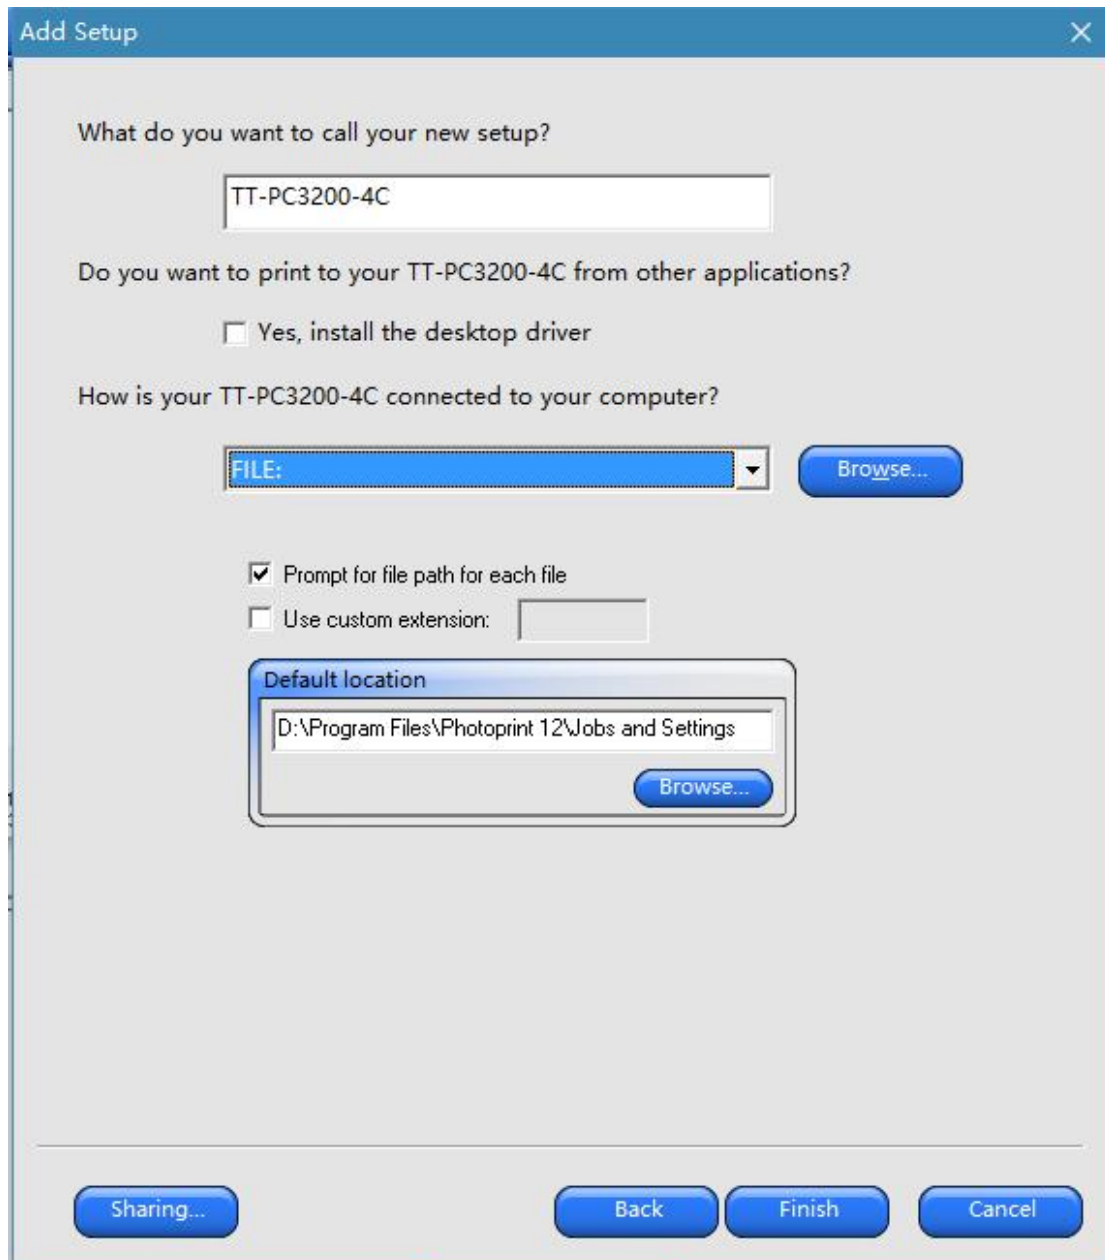

The installation has been done.