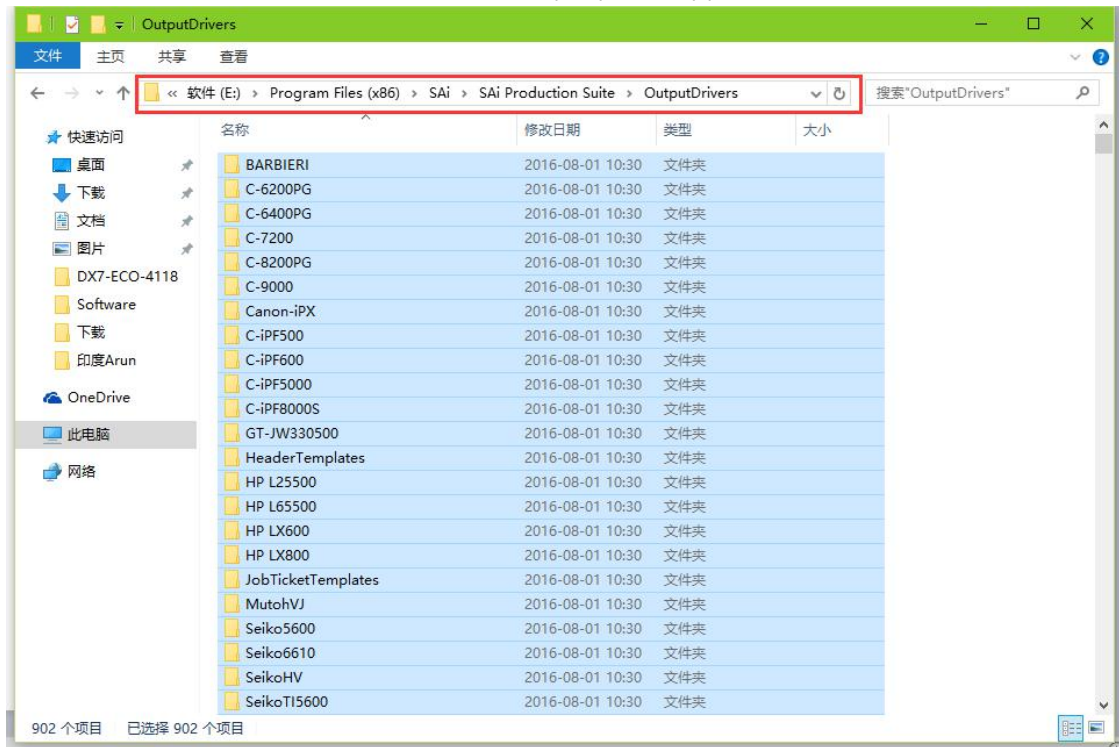

After installing the Photoprint.

Enter “www.titanjet.com.cn” to download the ICC files from our website.

Click “ ENGLISH” to change Language.

Click " ICC" to enter the download website.

Choose the corresponding option on the right side and Download.

Then uncompress the downloaded file and copy all the corresponding Directory to the corresponding Directory.

Delete all other files and folders from other company, the copy our driver files.

Copy the uncompressed Driver Files to the OutputDrivers directory