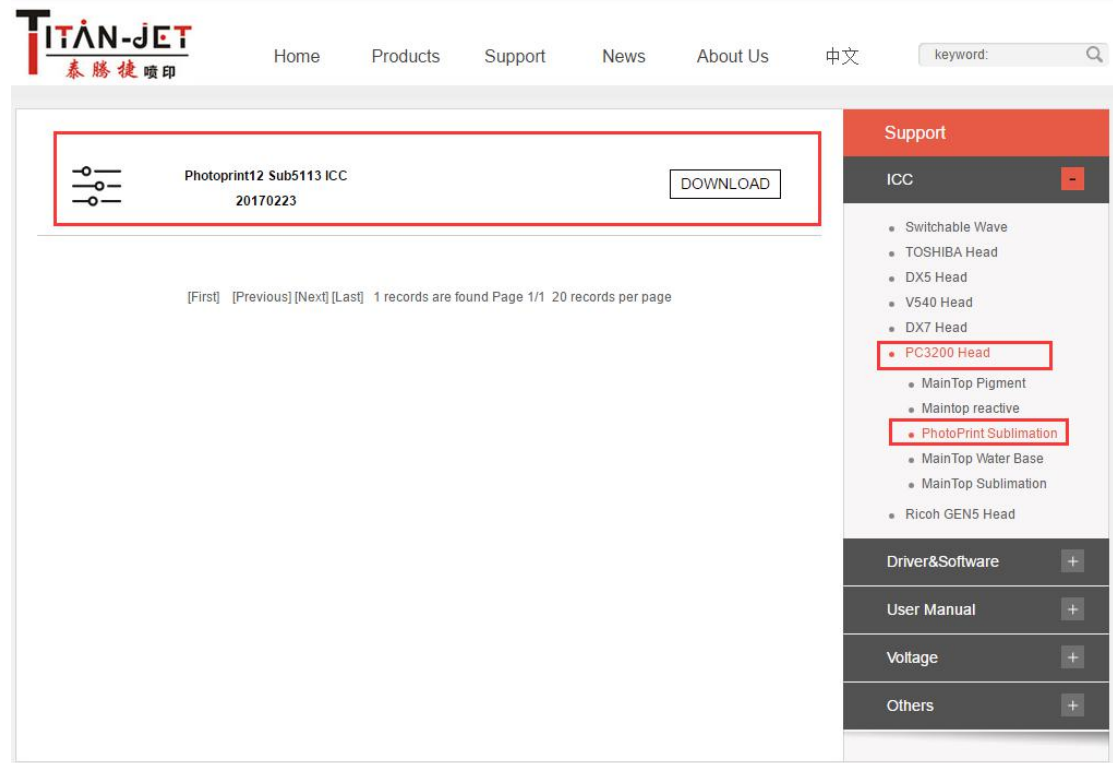

After installing the Photoprint.

Enter “www.titanjet.com.cn” to download the ICC files from our website.

Click “ ENGLISH” to change Language.

Click " ICC" to enter the download website.

Choose the corresponding option on the right side and Download.