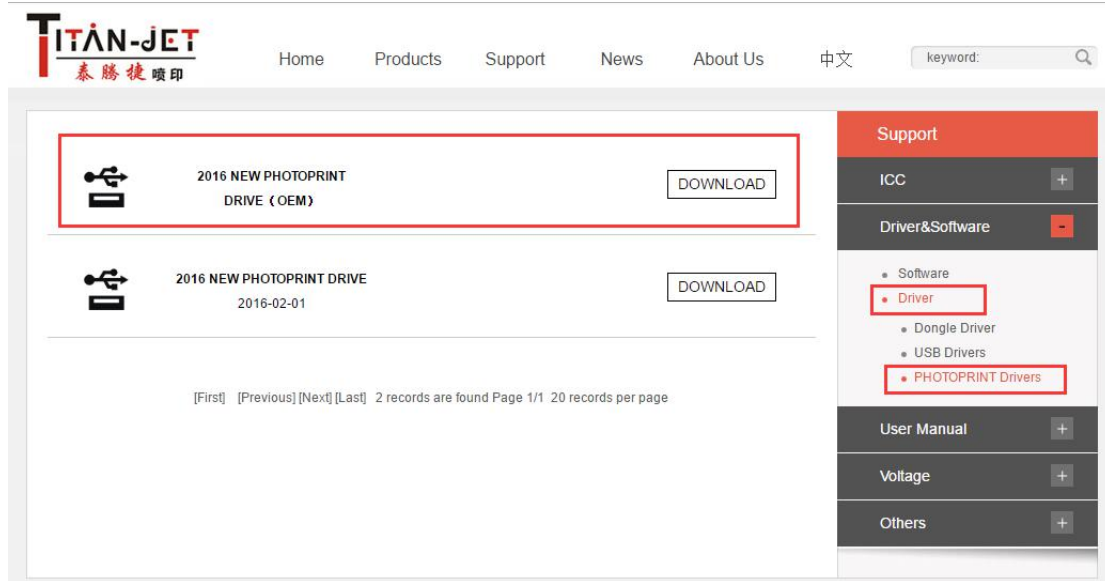

After installing the Photoprint.

Enter “www.titanjet.com.cn” to download the ICC files from our website.

Click “ ENGLISH” to change Language.

Click " ICC" to enter the download website.

Choose the corresponding option on the right side and Download.