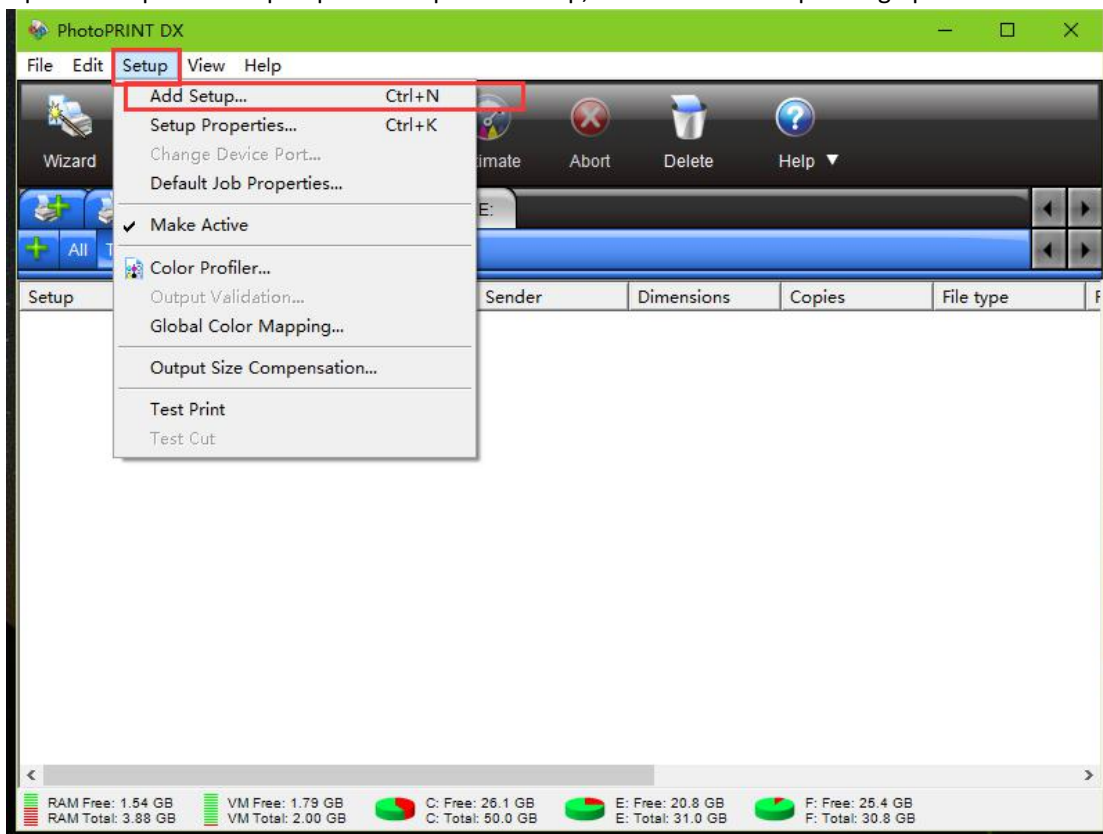

Open Photoprint and open path: Setup--Add Setup, choose the corresponding option.